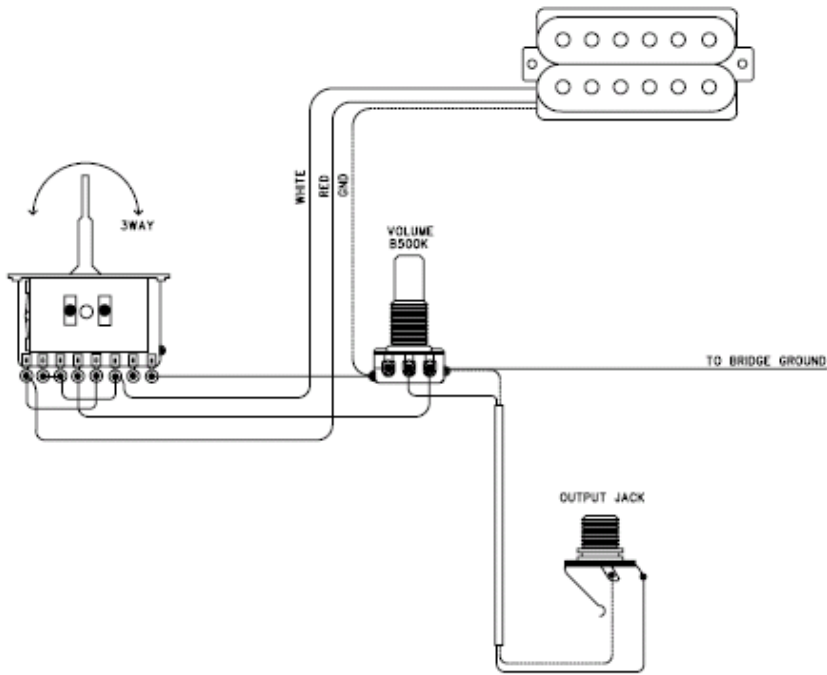

Wiring Diagram

NOTE:
THIS DOCUMENT CONTAINS INFORMATION OF A PROPRIETARY NATURE TO FENDER MUSICAL INSTRUMENT
AND IS SUBMITTED TO YOU IN CONFIDENCE AND SHALL NOT BE DISCLOSED OR TRANSMITTED TO
OTHER WITHOUT AUTHORIZATION FROM FENDER MUSICAL INSTRUMENT

FENDER MUSICAL INSTRUMENT	
JACKY	AVRIL TELE ELECTRIC
JACKY